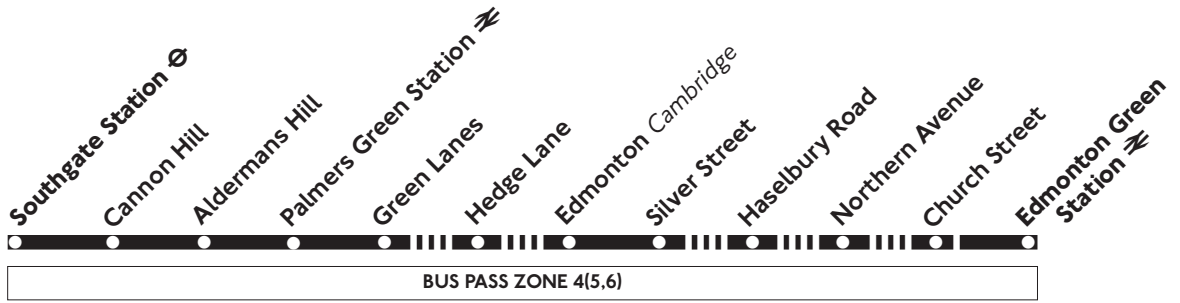

W6

Southgate - Palmers Green - Edmonton Green

Daily

■ ■ ■ ■ Hail and Ride section

Mondays to Fridays

Southgate Station ⊖	0600	0620	0640	0700	Then	1900	1915	1930	1945	2000	2020	2040	2100
Palmers Green Station ⇌	0607	0627	0647	0707	about every	1907	1922	1937	1952	2006	2026	2046	2106
Silver Street Bull	0614	0634	0654	0714	10 minutes	1916	1931	1945	1959	2013	2033	2053	2113
Edmonton Green Station ⇌	0620	0640	0700	0720	until	1923	1937	1951	2005	2018	2038	2058	2118
Southgate Station ⊖	2130	2200	2230	2300	2330								
Palmers Green Station ⇌	2136	2206	2236	2306	2336								
Silver Street Bull	2143	2213	2243	2313	2343								
Edmonton Green Station ⇌	2148	2218	2248	2318	2348								